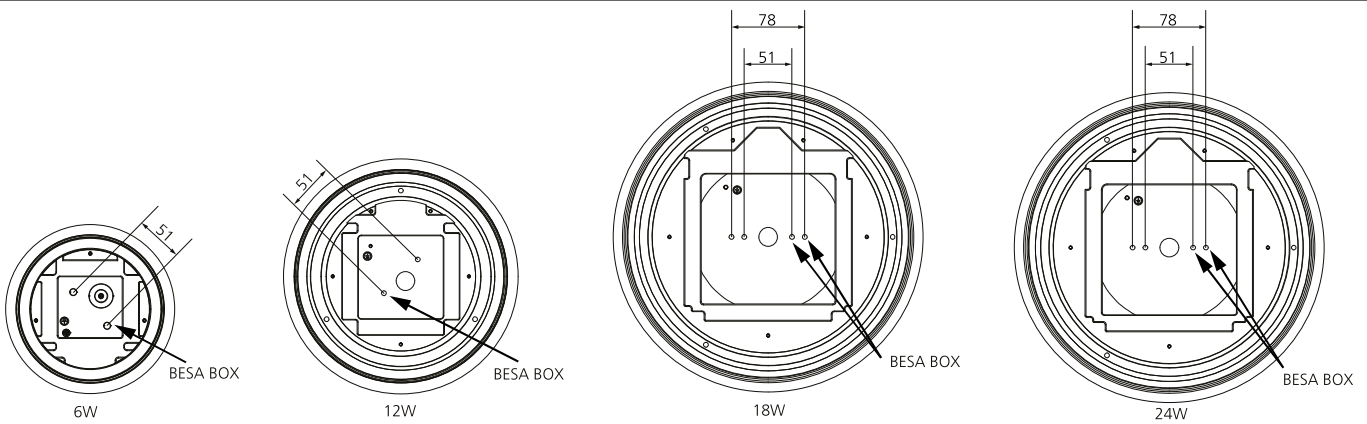

d = 180mm 6W
 d = 250mm 12W
 d = 330mm 18W
 d = 360mm 24W

h = 75mm 6W
 h = 80mm 12W
 h = 96mm 18W
 h = 100mm 24W

	6W (pcs)	12W (pcs)	18W (pcs)	24W (pcs)
10A C-type	60	60	39	30
16A C-type	96	96	62	48