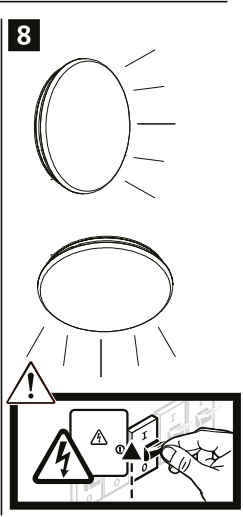

d = 180mm 6W
 d = 250mm 12W
 d = 330mm 18W
 d = 360mm 24W

h = 75mm 6W
 h = 80mm 12W
 h = 96mm 18W
 h = 100mm 24W

	6W (pcs)	12W (pcs)	18W (pcs)	24W (pcs)
10A C-type	60	60	39	30
16A C-type	96	96	62	48