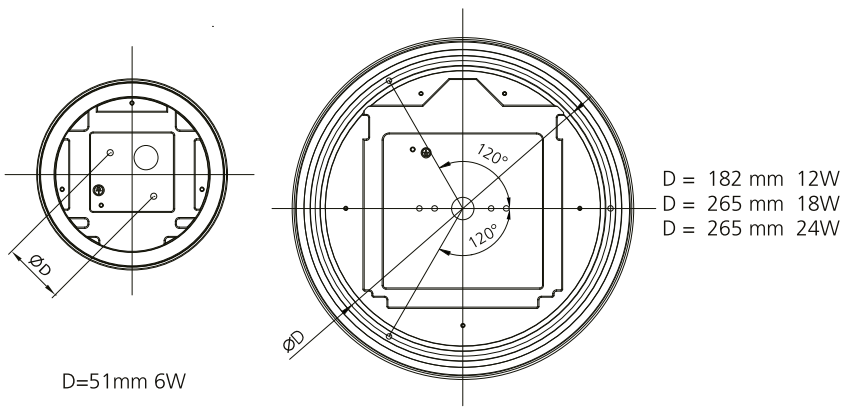

d = 180mm 6W
 d = 250mm 12W
 d = 330mm 18W
 d = 360mm 24W

h = 75mm 6W
 h = 80mm 12W
 h = 96mm 18W
 h = 100mm 24W

	6W (pcs)	12W (pcs)	18W (pcs)	24W (pcs)
10A C-type	60	60	39	30
16A C-type	96	96	62	48